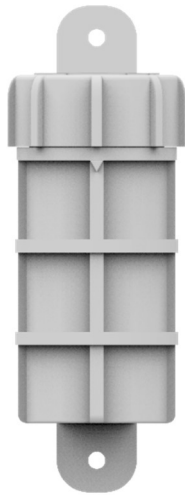

TRACKNOW

-  Compact Size
-  Easy Installation
-  Waterproof
-  Firmware Over the Air
-  BLE 5.0

TSDT1-B Door Sensor

Not only telling the door status but also has a temperature sensor inside

General Specifications	
Model Name	TSDT1-B
Waterproof	IP67
Dimensions	91.2*30.5*39.1mm
Weight	52g
Battery	Replaceable CR2 900mAh
Battery Life	Up to 6 Years
Transmission Range	Up to 300m (Open Field)
Power Output	+4 dBm
Operating Temperature	-40°C ~ +85°C (-40°F ~ 185°F)
Others	Build-in Temperature Sensor (±3°C)

Vehicle Door

Container Door

Trailer Door